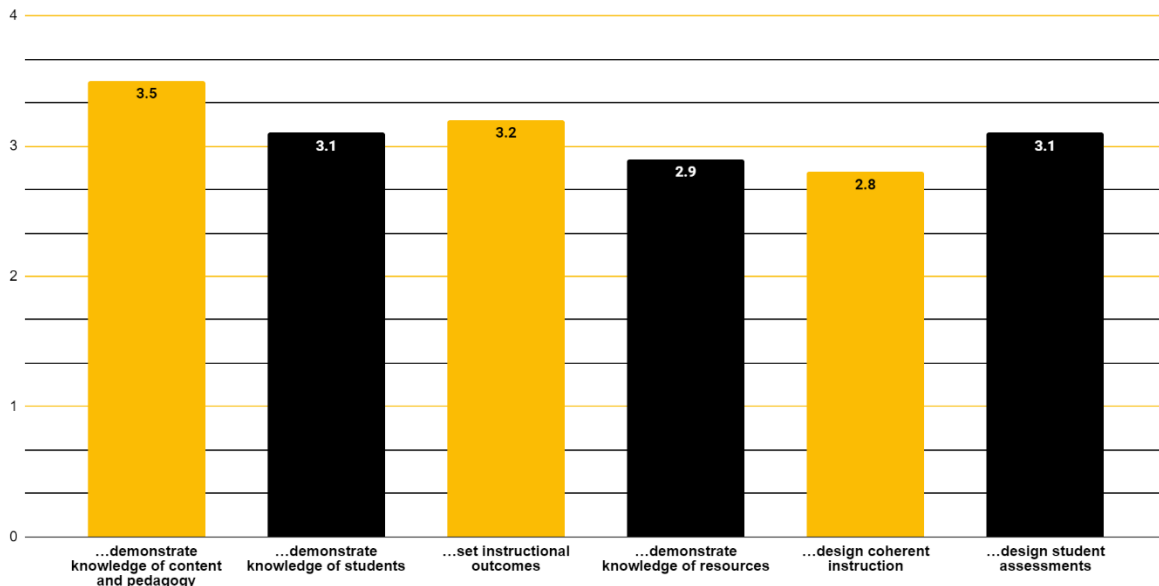

Traditional EPP

2022 Completer Data Survey

**University of Arkansas
at
Pine Bluff**

Domain 1 Planning and Preparation: My educator preparation program prepared me to...

Overall Domain Avg: 3.10

Domain 2: Classroom Environment: My educator preparation program prepared me to...