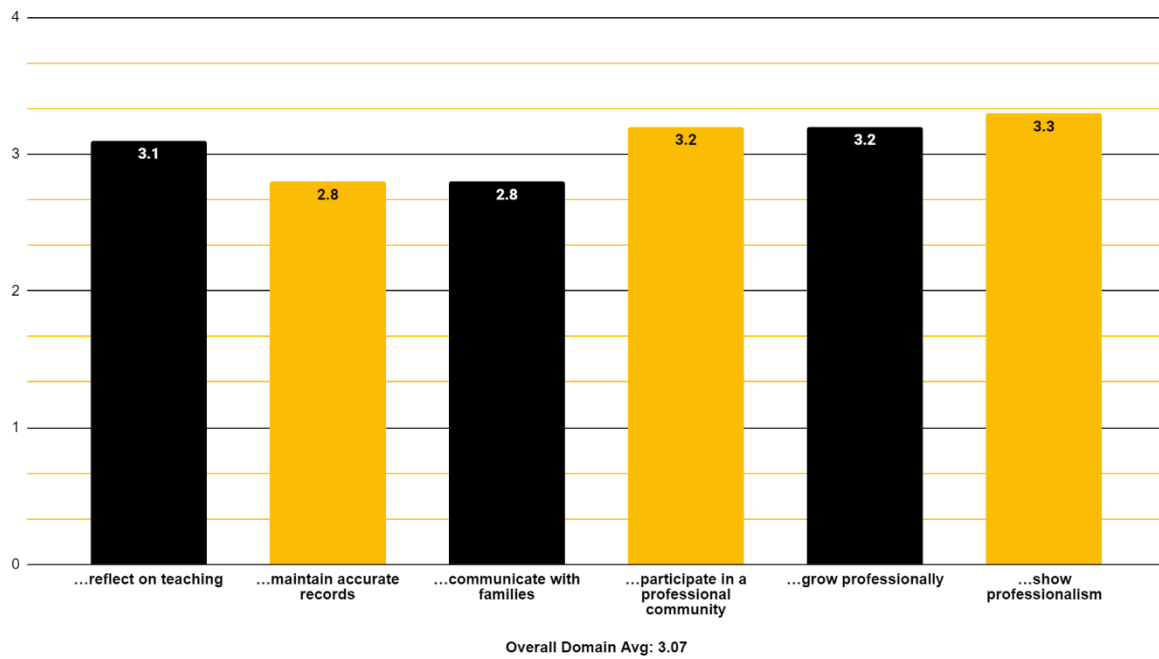

Domain 4: Professional Responsibilities: My educator preparation program prepared me to ....