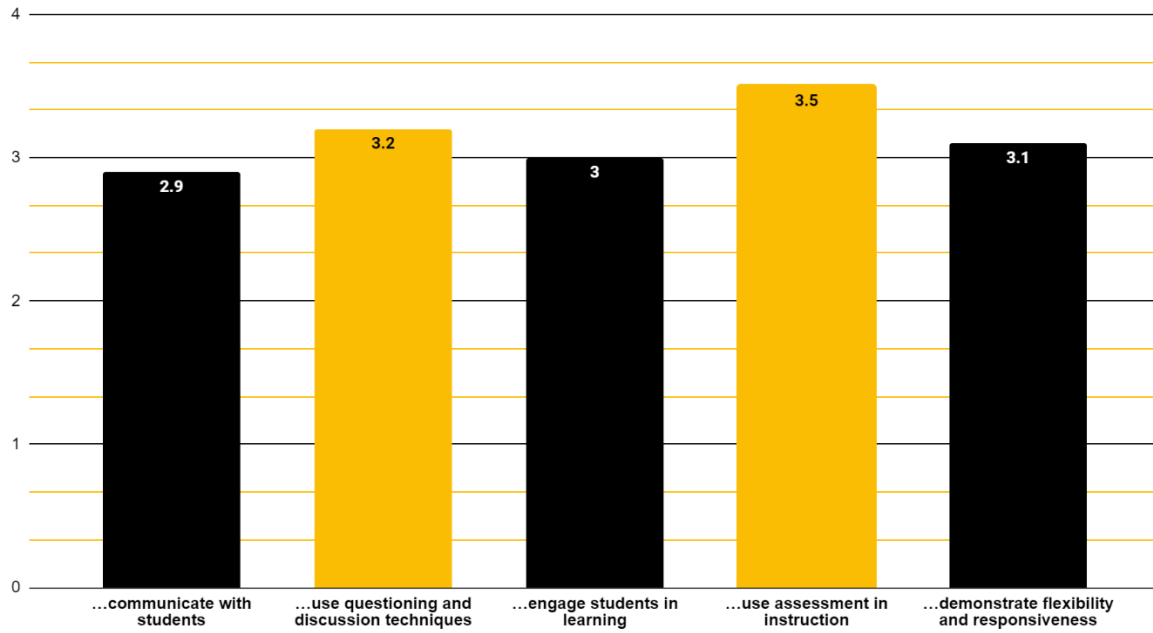

Domain 3: Instruction: My educator preparation program prepared me to..

Overall Domain Avg: 3.14