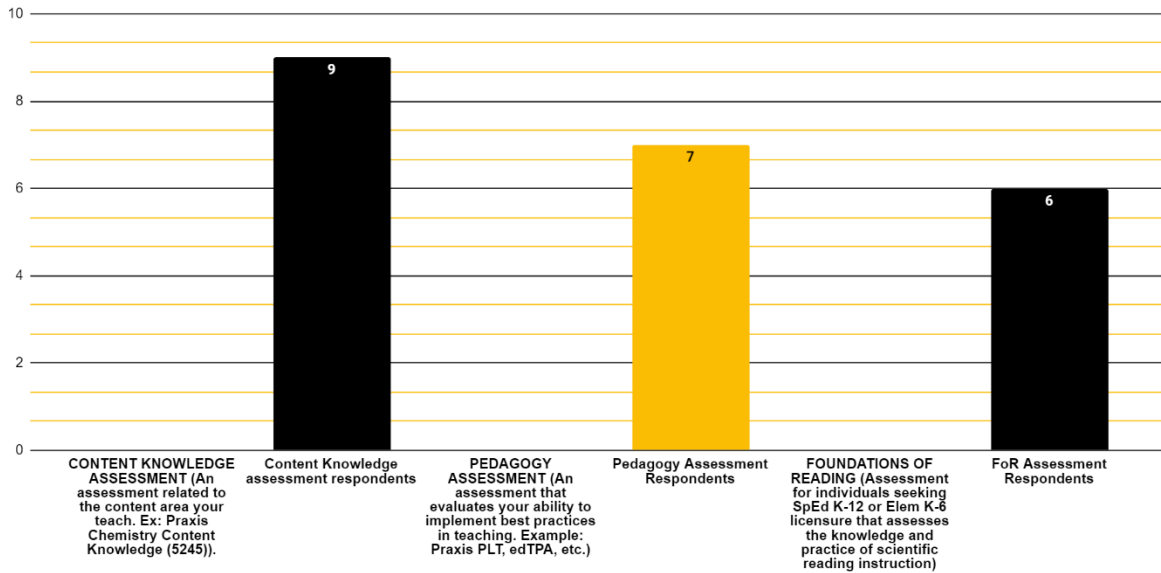

Domain 3: Instruction: My educator preparation program prepared me to..

Overall Domain Avg: 3.14

Domain 4: Professional Responsibilities: My educator preparation program prepared me to

Assessment: The rate of degree to which educator preparation program prepared students for the following required licensure assessments. If licensure area does not require an assessment, select N/A (data will not be shown for N/A).