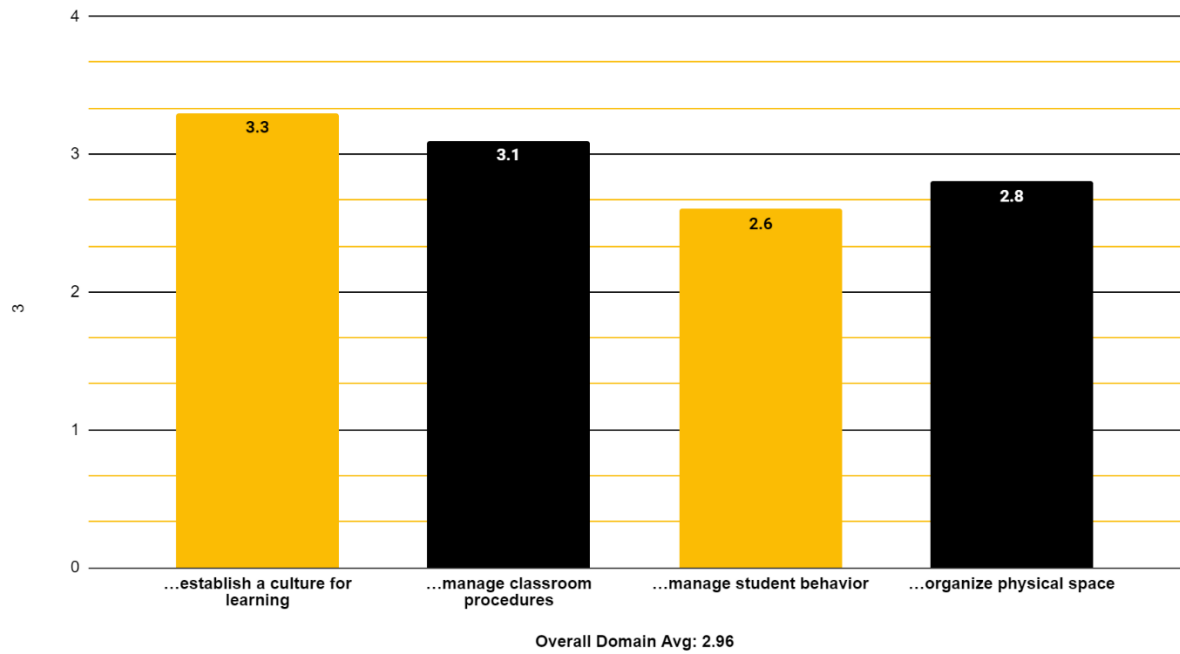

Traditional EPP

2022 Completer Data Survey

**University of Arkansas
at
Pine Bluff**

Domain 1 Planning and Preparation: My educator preparation program prepared me to...

Overall Domain Avg: 3.10

Domain 2: Classroom Environment: My educator preparation program prepared me to...